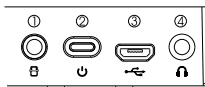

STEP 2:

Lift up part B and fold over to part A. Your piano is now safely folded for transport or storage.

Front panel buttons

- Previous select
- Next select
- Voice select
- Octave and Transpose setting
- Accompaniment On/Off
- Demo On/Off
- Tempo setting
- Metronome On/Off
- Volume decrease
- Volume increase

Rear panel

1. Sustain pedal socket: Used for connecting the sustain pedal(not supplied)
2. Power switch: Turn the piano on/off.
3. Micro USB port: Use the supplied USB cable connect to a USB power adapter (not supplied) to power and charge the device, or connect to a computer to transmit MIDI data.
4. Headphone: Connect to the headphone or active speaker