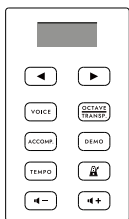

Your piano is now ready for use.

How to fold your Folding Piano

STEP 1:

Before folding the piano, pull the locks on both sides of the hinge outwards at the same time to release it (as pictured below). Repeat for each hinge.

STEP 2:

Lift up part B and fold over to part A. Your piano is now safely folded for transport or storage.

Front panel buttons

- Previous select
- Next select
- Voice select
- Octave and Transpose setting
- Accompaniment On/Off
- Demo On/Off
- Tempo setting
- Metronome On/Off
- Volume decrease
- Volume increase