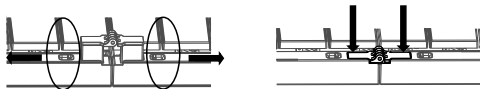

STEP 1:

Place the Folding Piano to the left of your flat playing surface, with the keys facing towards you and the wiring connector on the right side.

STEP 2:

Lift up part B and move it towards the right and lay it flat as shown below.

STEP 3:

After unfolding the piano, to secure the Folding Piano fully, you will need to lock the hinges down in place. Locate the two small white switches on each side of the hinge. Pull both switches outwards at the same time, push the hinge down into place and release the switches.