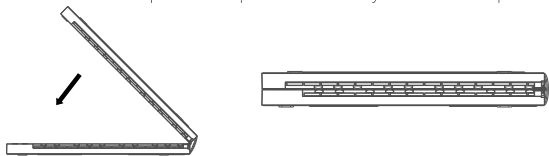

STEP 2:

Lift up part B and fold over to part A. Your piano is now safely folded for transport or storage.