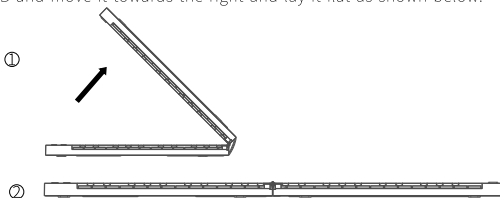

STEP 1:

Place the Folding Piano to the left of your flat playing surface, with the keys facing towards you and the wiring connector on the right side.

STEP 2:

Lift up part B and move it towards the right and lay it flat as shown below.